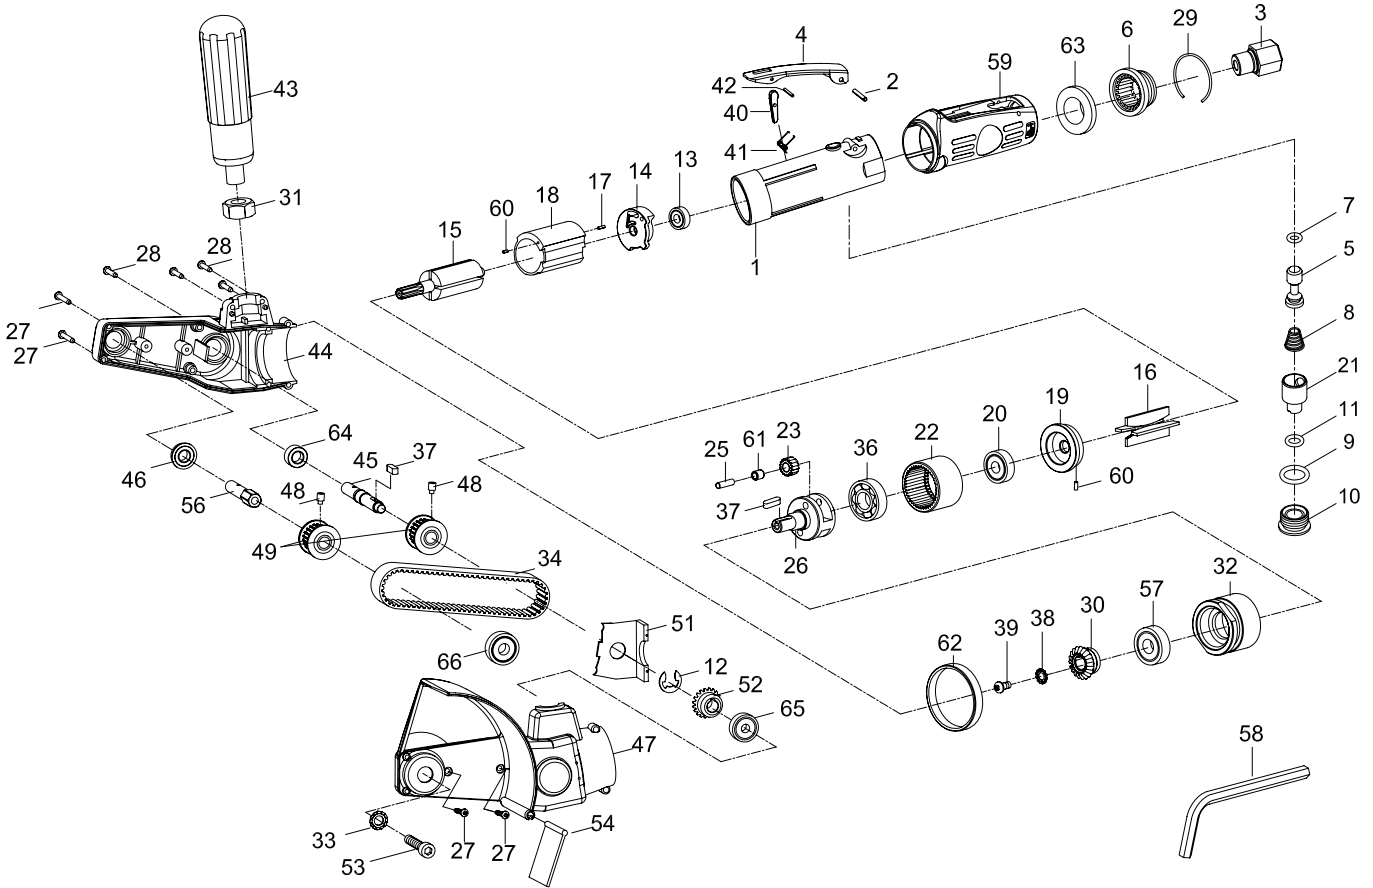

OS-6902 GAV HAVALI YÜZEY TEMİZLEME

Index No.	Parts No.	Description	Fiyat	Index No.	Parts No.	Description	Fiyat
1	301101	Motor Housing	28.00	33	690133	Toothed Washer	1.00
2	30102	Spring Pin (3*24L)	1.00	34	690134	Toothed Belt	38.00
3	51203	Air Inlet	4.00	36	040313	Ball Bearing (6001Z)	8.00
4	6K-301104	Throttle Lever	5.00	37	690121	Key(2) (3*10)	3.00
5	6K-301105	Valve Stem	5.00	38	690111	Toothed Washer(BW-4.5)	1.00
6	51206	Exhaust Deflector	2.00	39	690110	Screw	4.00
7	70107	O-Ring (4.8*1.9)	1.00	40	522239	Safety Bar	1.00
8	51208	Spring	1.00	41	522212	Spring	1.00
9	70123	O-Ring (11.8*2.4)	1.00	42	51542	Spring Pin (2*18L)	1.00
10	51210	Throttle Valve Plug	4.00	43	690137	Handle	5.00
11	40305	O-Ring (6.5*2)	1.00	44	690107	Plastic Housing(R)	18.00
12	690112	E-Ring (ETW-8)	1.00	45	690120	Belt Drive Shaft	10.00
13	052213	Ball Bearing (696ZZ)	6.00	46	0690108	Ball Bearing (LF-688ZZ)	8.00
14	301114	End Plate	5.00	47	690108	Plastic Housing(L)	18.00
15	95-301115	Rotor	16.00	48	690117	Set Screw(2)(M4)	2.00
16	512216	Rotor Blades(4)	2.00	49	690109	Toothed Pulley(2)	25.00
17	30117	Spring Pin (1.5*6L)	1.00	51	690113	Inner Bulkhead	8.00
18	512218	Cylinder	7.00	52	690122	Bevel Gear	12.00
19	95-301119	Front End Plate	9.00	53	20523	Hexagonal Hole Screw(M6*25)	1.00
20	030120	Ball Bearing(608ZZ)	5.00	54	690136	Dust Cover	2.00
21	51221	Air Regulator	3.00	56	690123	Spindle	12.00
22	70922	Internal Gear	8.00	57	051220	Ball Bearing (6000ZZ)	5.00
23	690146	Planet Gear(2)	10.00	58	10018	Hex. Key Wrench (5mm)	5.00
25	746425	Pin(2) (4*14.8L)	2.00	59	512252	Grip	5.00
26	690126	Planet Cage	26.00	60	30117-22	Spring Pin(2) (1.5*4)	1.00
27	690127	Tapping Screw(4)(TS 2.9*2)	4.00	61	690145	Bushing(2)	3.00
28	690128	Tapping Screw(8) (TS2.9*)	7.00	62	95-301120	Decoration Ring	5.00
29	51229	Retaining Ring	1.00	63	51250	Muffler	3.00
30	690130	Bevel Gear	20.00	64	0688ZZ	Ball Bearing (688ZZ)	5.00
31	690131	Nut	1.00	65	030113	Ball Bearing (626ZZ)	5.00
32	690132	Housing Cap	12.00	66	030120-12	Ball Bearing (608RS)	5.00